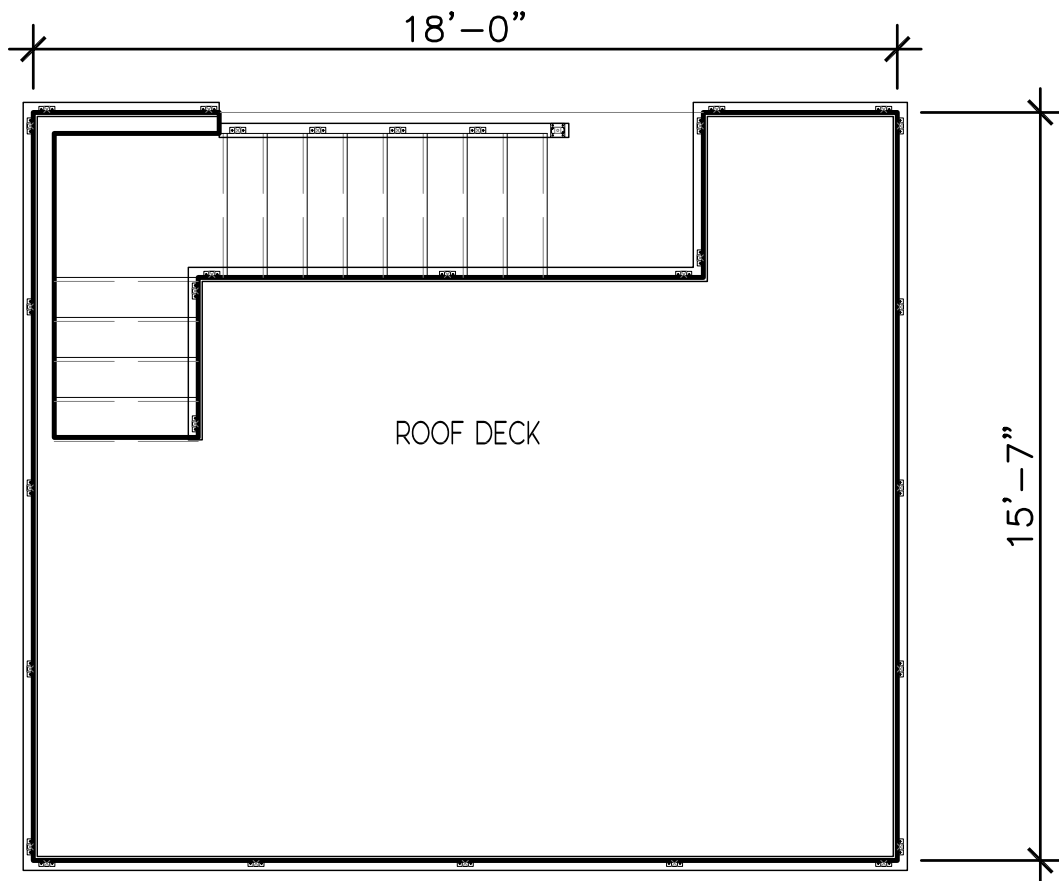

GARDEN OFFICE

181 SQ FT BACK YARD OFFICE
WITH ROOF DECK

JORGE FONTAN

917 575 0747

WWW.JORGEFONTAN.COM
JORGE@JORGEFONTAN.COM

GARDEN OFFICE

181 SQ FT BACK YARD OFFICE
WITH ROOF DECK

JORGE FONTAN