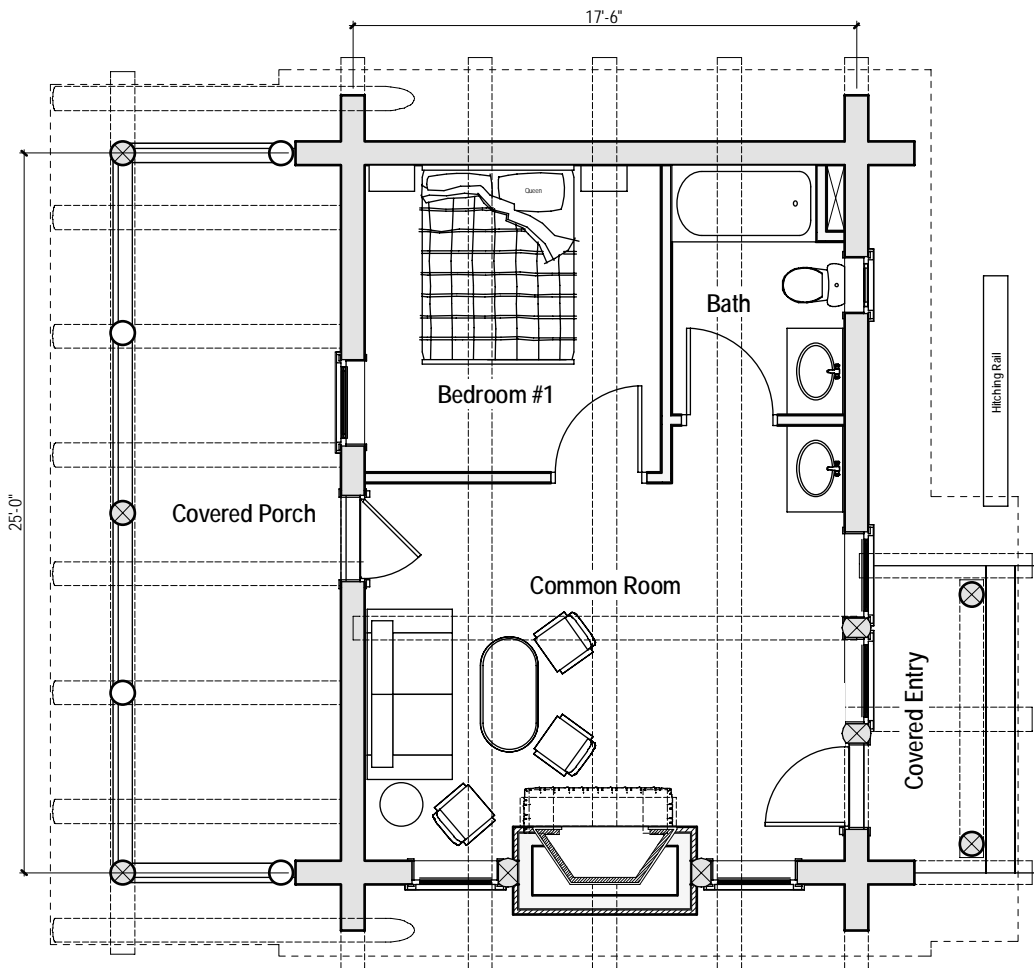

Main Level 

Progressive design and creative ideas for manufacturers, dealers, and home owners in the log home industry
E-mail for more info.

The Shasta- A
459 SF One level 1 Room 1bath

1524 W. Hays Street
Boise, ID 83702
(p) 208.367.1184
(f) 208.343.4355
Design@gravitaslc.com
www.gravitas.us

Main Level ○

Progressive design and creative ideas for manufacturers, dealers, and home owners in the log home industry
E-mail for more info.

The Shasta- B

693 SF One level 2 bedroom 1 bath

1524 W. Hays Street
Boise, ID 83702
(p) 208.367.1184
(f) 208.343.4355
Design@gravitaslc.com
www.gravitas.us