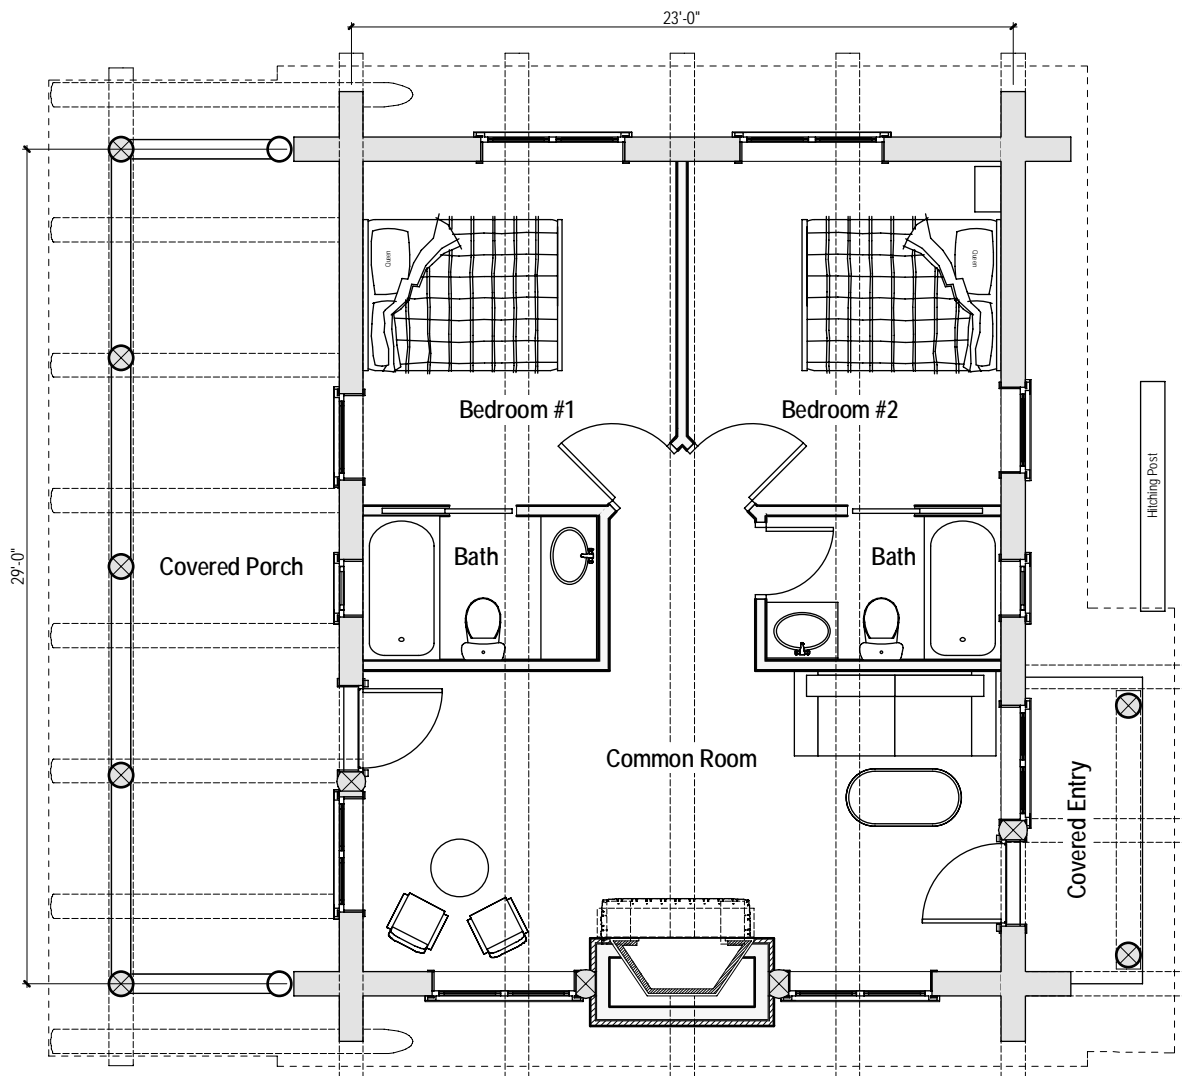

Main Level 

Progressive design and creative ideas for manufacturers, dealers, and home owners in the log home industry
E-mail for more info.

The Shasta- A
459 SF One level 1 Room 1bath

1524 W. Hays Street
Boise, ID 83702
(p) 208.367.1184
(f) 208.343.4355
Design@gravitaslc.com
www.gravitas.us

Main Level ○

Progressive design and creative ideas for manufacturers, dealers, and home owners in the log home industry
E-mail for more info.

The Shasta- B

693 SF One level 2 bedroom 1 bath

1524 W. Hays Street
Boise, ID 83702
(p) 208.367.1184
(f) 208.343.4355
Design@gravitaslc.com
www.gravitas.us