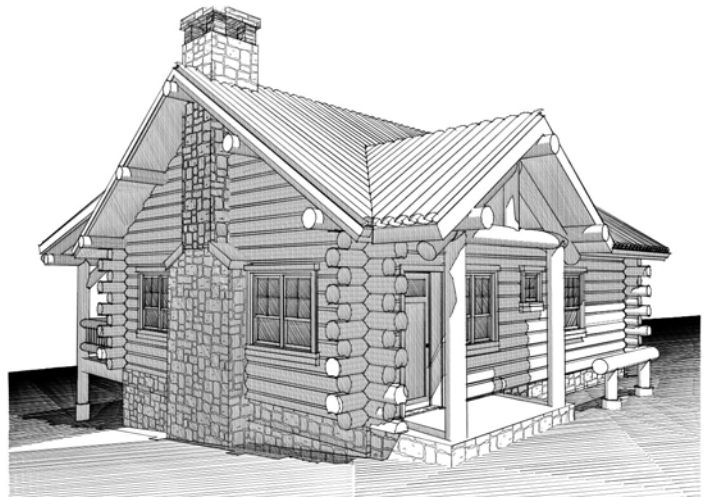

Main Level 

Progressive design and creative ideas for manufacturers, dealers, and home owners in the log home industry
E-mail for more info.

The Shasta- A
459 SF One level 1 Room 1bath

1524 W. Hays Street
Boise, ID 83702
(p) 208.367.1184
(f) 208.343.4355
Design@gravitaslc.com
www.gravitas.us

Main Level ○

Progressive design and creative ideas for manufacturers, dealers, and home owners in the log home industry
E-mail for more info.

The Shasta- B

693 SF One level 2 bedroom 1 bath

1524 W. Hays Street
Boise, ID 83702
(p) 208.367.1184
(f) 208.343.4355
Design@gravitaslc.com
www.gravitas.us