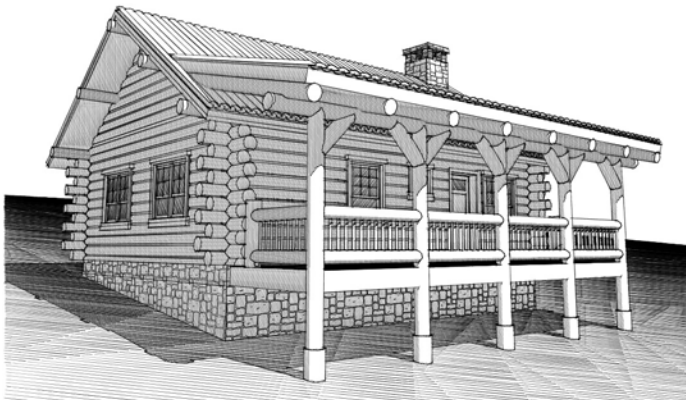

Main Level 

Progressive design and creative ideas for manufacturers, dealers, and home owners in the log home industry
E-mail for more info.

The Shasta- A
459 SF One level 1 Room 1bath

1524 W. Hays Street
Boise, ID 83702
(p) 208.367.1184
(f) 208.343.4355
Design@gravitaslc.com
www.gravitas.us

Main Level ○

Progressive design and creative ideas for manufacturers, dealers, and home owners in the log home industry
E-mail for more info.

The Shasta- B

693 SF One level 2 bedroom 1 bath

1524 W. Hays Street
Boise, ID 83702
(p) 208.367.1184
(f) 208.343.4355
Design@gravitaslc.com
www.gravitas.us