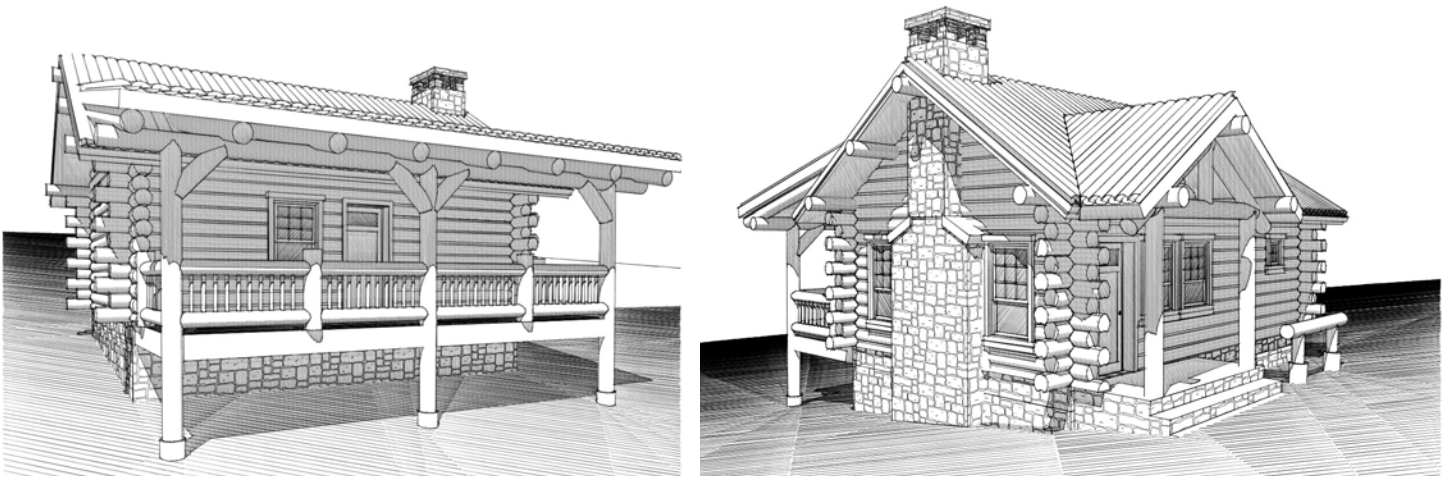

Main Level 

Progressive design and creative ideas for manufacturers, dealers, and home owners in the log home industry
E-mail for more info.

The Shasta- A
459 SF One level 1 Room 1bath

1524 W. Hays Street
Boise, ID 83702
(p) 208.367.1184
(f) 208.343.4355
Design@gravitaslc.com
www.gravitas.us

Main Level ○

Progressive design and creative ideas for manufacturers, dealers, and home owners in the log home industry
E-mail for more info.

The Shasta- B

693 SF One level 2 bedroom 1 bath

1524 W. Hays Street
Boise, ID 83702
(p) 208.367.1184
(f) 208.343.4355
Design@gravitaslc.com
www.gravitas.us

Main Level 

Progressive design and creative ideas for manufacturers, dealers, and home owners in the log home industry
E-mail for more info.

The Shasta- C

461SF One level 1 bedroom 1 bath

1524 W. Hays Street
Boise, ID 83702
(p) 208.367.1184
(f) 208.343.4355
Design@gravitaslc.com
www.gravitas.us